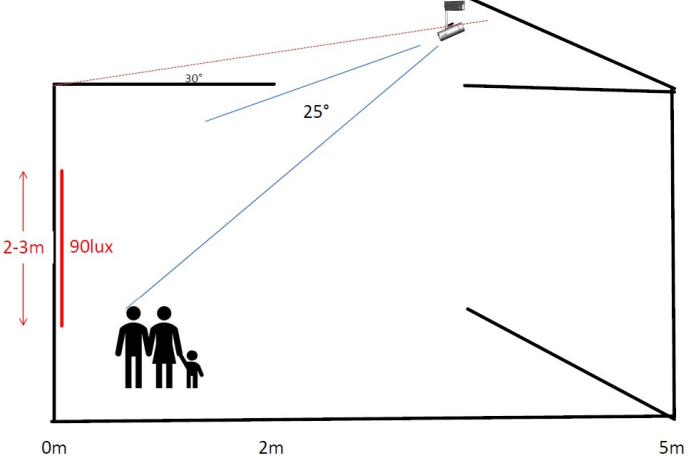

NIKA 27 24° Dynamic Framer 3000-5000°K

RGB sensor

3000°K-5000°K

230V
27W

DALI
DMX
DIM

24°
16°
ZOOM

IP20

The NIKA 27 dynamic Framer with fixed projection optics of 16-24° or zoom is based on the Sklaer dynamic module WW / CW . With 2000 Cd on axis and a minimum of 94 CRI, it can throw 250 lux on the whole range from 3000°K to 5000°K at 3m.

LEDs

Custom module WW-CW
Power 18W
Projector Flux ~1000-2000lm
White control 3000—5000°K
CRI 95 over range
R8 (red) 85%

CONTROL

Interface DALI/ DMX / DIM
Colour control RGB sensor

OPTICS

Fixed beam 16° - 24°
ZOOM 15-40°

MECHANICS

Body Aluminium
Black White Grey
Track or wall Mount
Weight 1,5Kg
Cooling passiv

PART NO.	DESCRIPTION
	Nika 27 3000-5000°K DALI framer 24° Black
	Nika 27 Zoom 15-40°

Fixed beam	24°
Flux at 3m:	250lux
5m:	90 lux