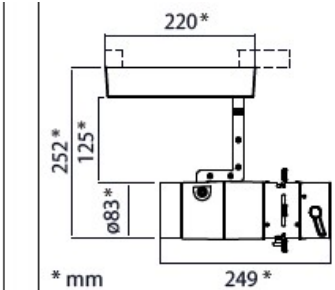

NIKA 27 24° Dynamic Framer 3000-5000°K

RGB sensor

3000°K-5000°K

230V
27W

DALI
DMX
DIM

24°
16°
ZOOM

IP20

The NIKA 27 dynamic Framer with fixed projection optics of 16-24° or zoom is based on the Sklaer dynamic module WW / CW . With 2000 Cd on axis and a minimum of 94 CRI, it can throw 250 lux on the whole range from 3000°K to 5000°K at 3m.

LEDs

Custom module WW-CW
Power 18W
Projector Flux ~1000-2000lm
White control 3000—5000°K
CRI 95 over range
R8 (red) 85%

CONTROL

Interface DALI/ DMX / DIM
Colour control RGB sensor

OPTICS

Fixed beam 16° - 24°
ZOOM 15-40°

MECHANICS

Body Aluminium
Black White Grey
Track or wall Mount
Weight 1,5Kg
Cooling passiv

PART NO.	DESCRIPTION
	Nika 27 3000-5000°K DALI framer 24° Black
	Nika 27 Zoom 15-40°

Fixed beam	24°
Flux at 3m:	250lux
5m:	90 lux