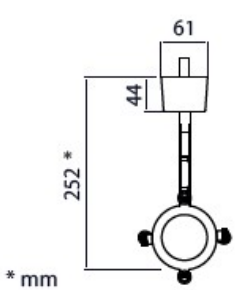

NIKA 27 24° Dynamic Framer 3000-5000°K

RGB sensor

3000°K-5000°K

230V
27W

DALI
DMX
DIM

24°
16°
ZOOM

IP20

The NIKA 27 dynamic Framer with fixed projection optics of 16-24° or zoom is based on the Sklaer dynamic module WW / CW . With 2000 Cd on axis and a minimum of 94 CRI, it can throw 250 lux on the whole range from 3000°K to 5000°K at 3m.

LEDs

Custom module WW-CW
Power 18W
Projector Flux ~1000-2000lm
White control 3000—5000°K
CRI 95 over range
R8 (red) 85%

CONTROL

Interface DALI/ DMX / DIM
Colour control RGB sensor

OPTICS

Fixed beam 16° - 24°
ZOOM 15-40°

MECHANICS

Body Aluminium
Black White Grey
Track or wall Mount
Weight 1,5Kg
Cooling passiv

PART NO.	DESCRIPTION
	Nika 27 3000-5000°K DALI framer 24° Black
	Nika 27 Zoom 15-40°

Fixed beam	24°
Flux at 3m:	250lux
5m:	90 lux